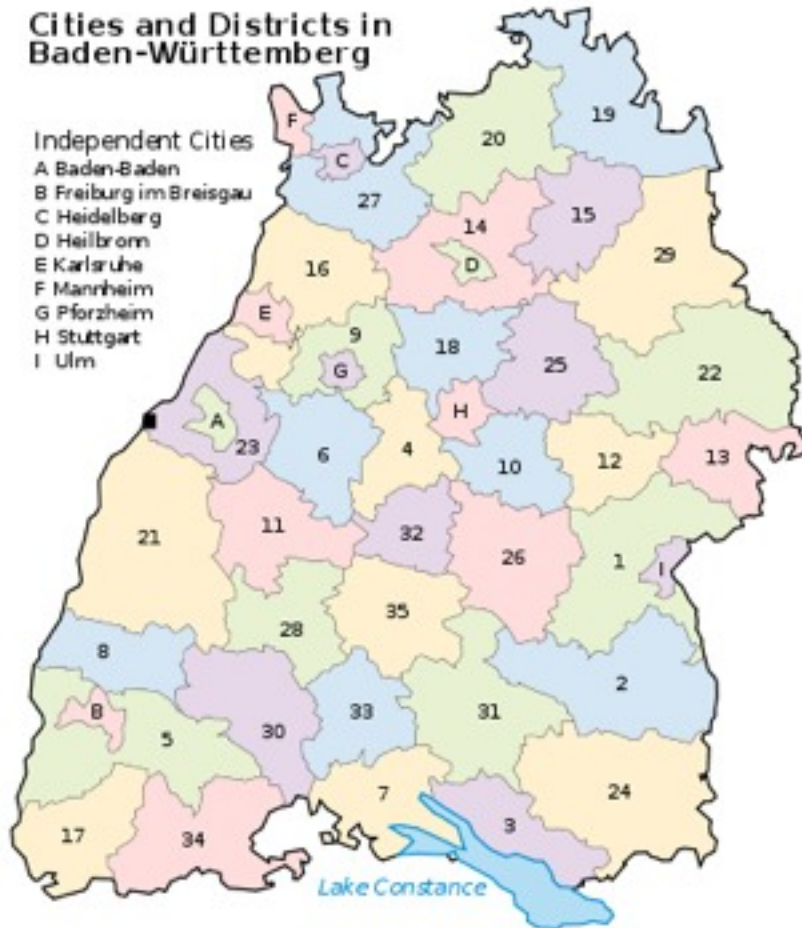

Cities and Districts in Baden-Württemberg

Independent Cities

- A Baden-Baden
- B Freiburg im Breisgau
- C Heidelberg
- D Heilbronn
- E Karlsruhe
- F Mannheim
- G Pforzheim
- H Stuttgart
- I Ulm

1. Alb-Donau	19. Main-Tauber
2. Biberach	20. Neckar-Odenwald-Kreis
3. Bodensee	21. Ortenaukreis
4. Böblingen	22. Ostalbkreis
5. Breisgau-Hochschwarzwald	23. Rastatt
6. Calw	24. Ravensburg
7. Konstanz (Constance)	25. Rems-Murr-Kreis
8. Emmendingen	26. Reutlingen
9. Enz	27. Rhein-Neckar-Kreis
10. Esslingen	28. Rottweil
11. Freudenstadt	29. Schwäbisch Hall
12. Göppingen	30. Schwarzwald-Baar-Kreis
13. Heidenheim	31. Sigmaringen
14. Heilbronn	32. Tübingen
15. Hohenlohe	33. Tuttlingen
16. Karlsruhe	34. Waldshut
17. Lörrach	35. Zollernalbkreis
18. Ludwigsburg