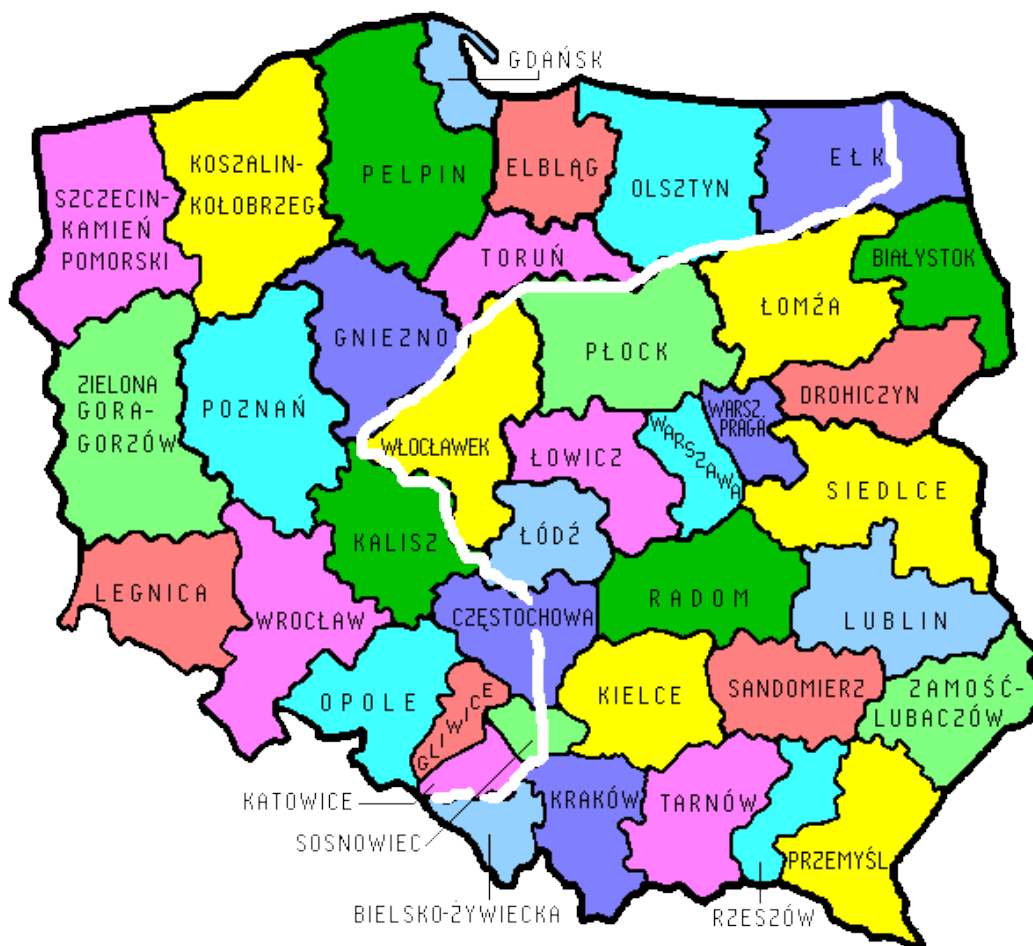

Map of the Catholic Dioceses of Poland

White line is the approximate 19th century German border.

Catholic Diocesan Archives in Poland

Covering most of the formerly Prussian areas. Holdings of some archives available on LDS microfilm.